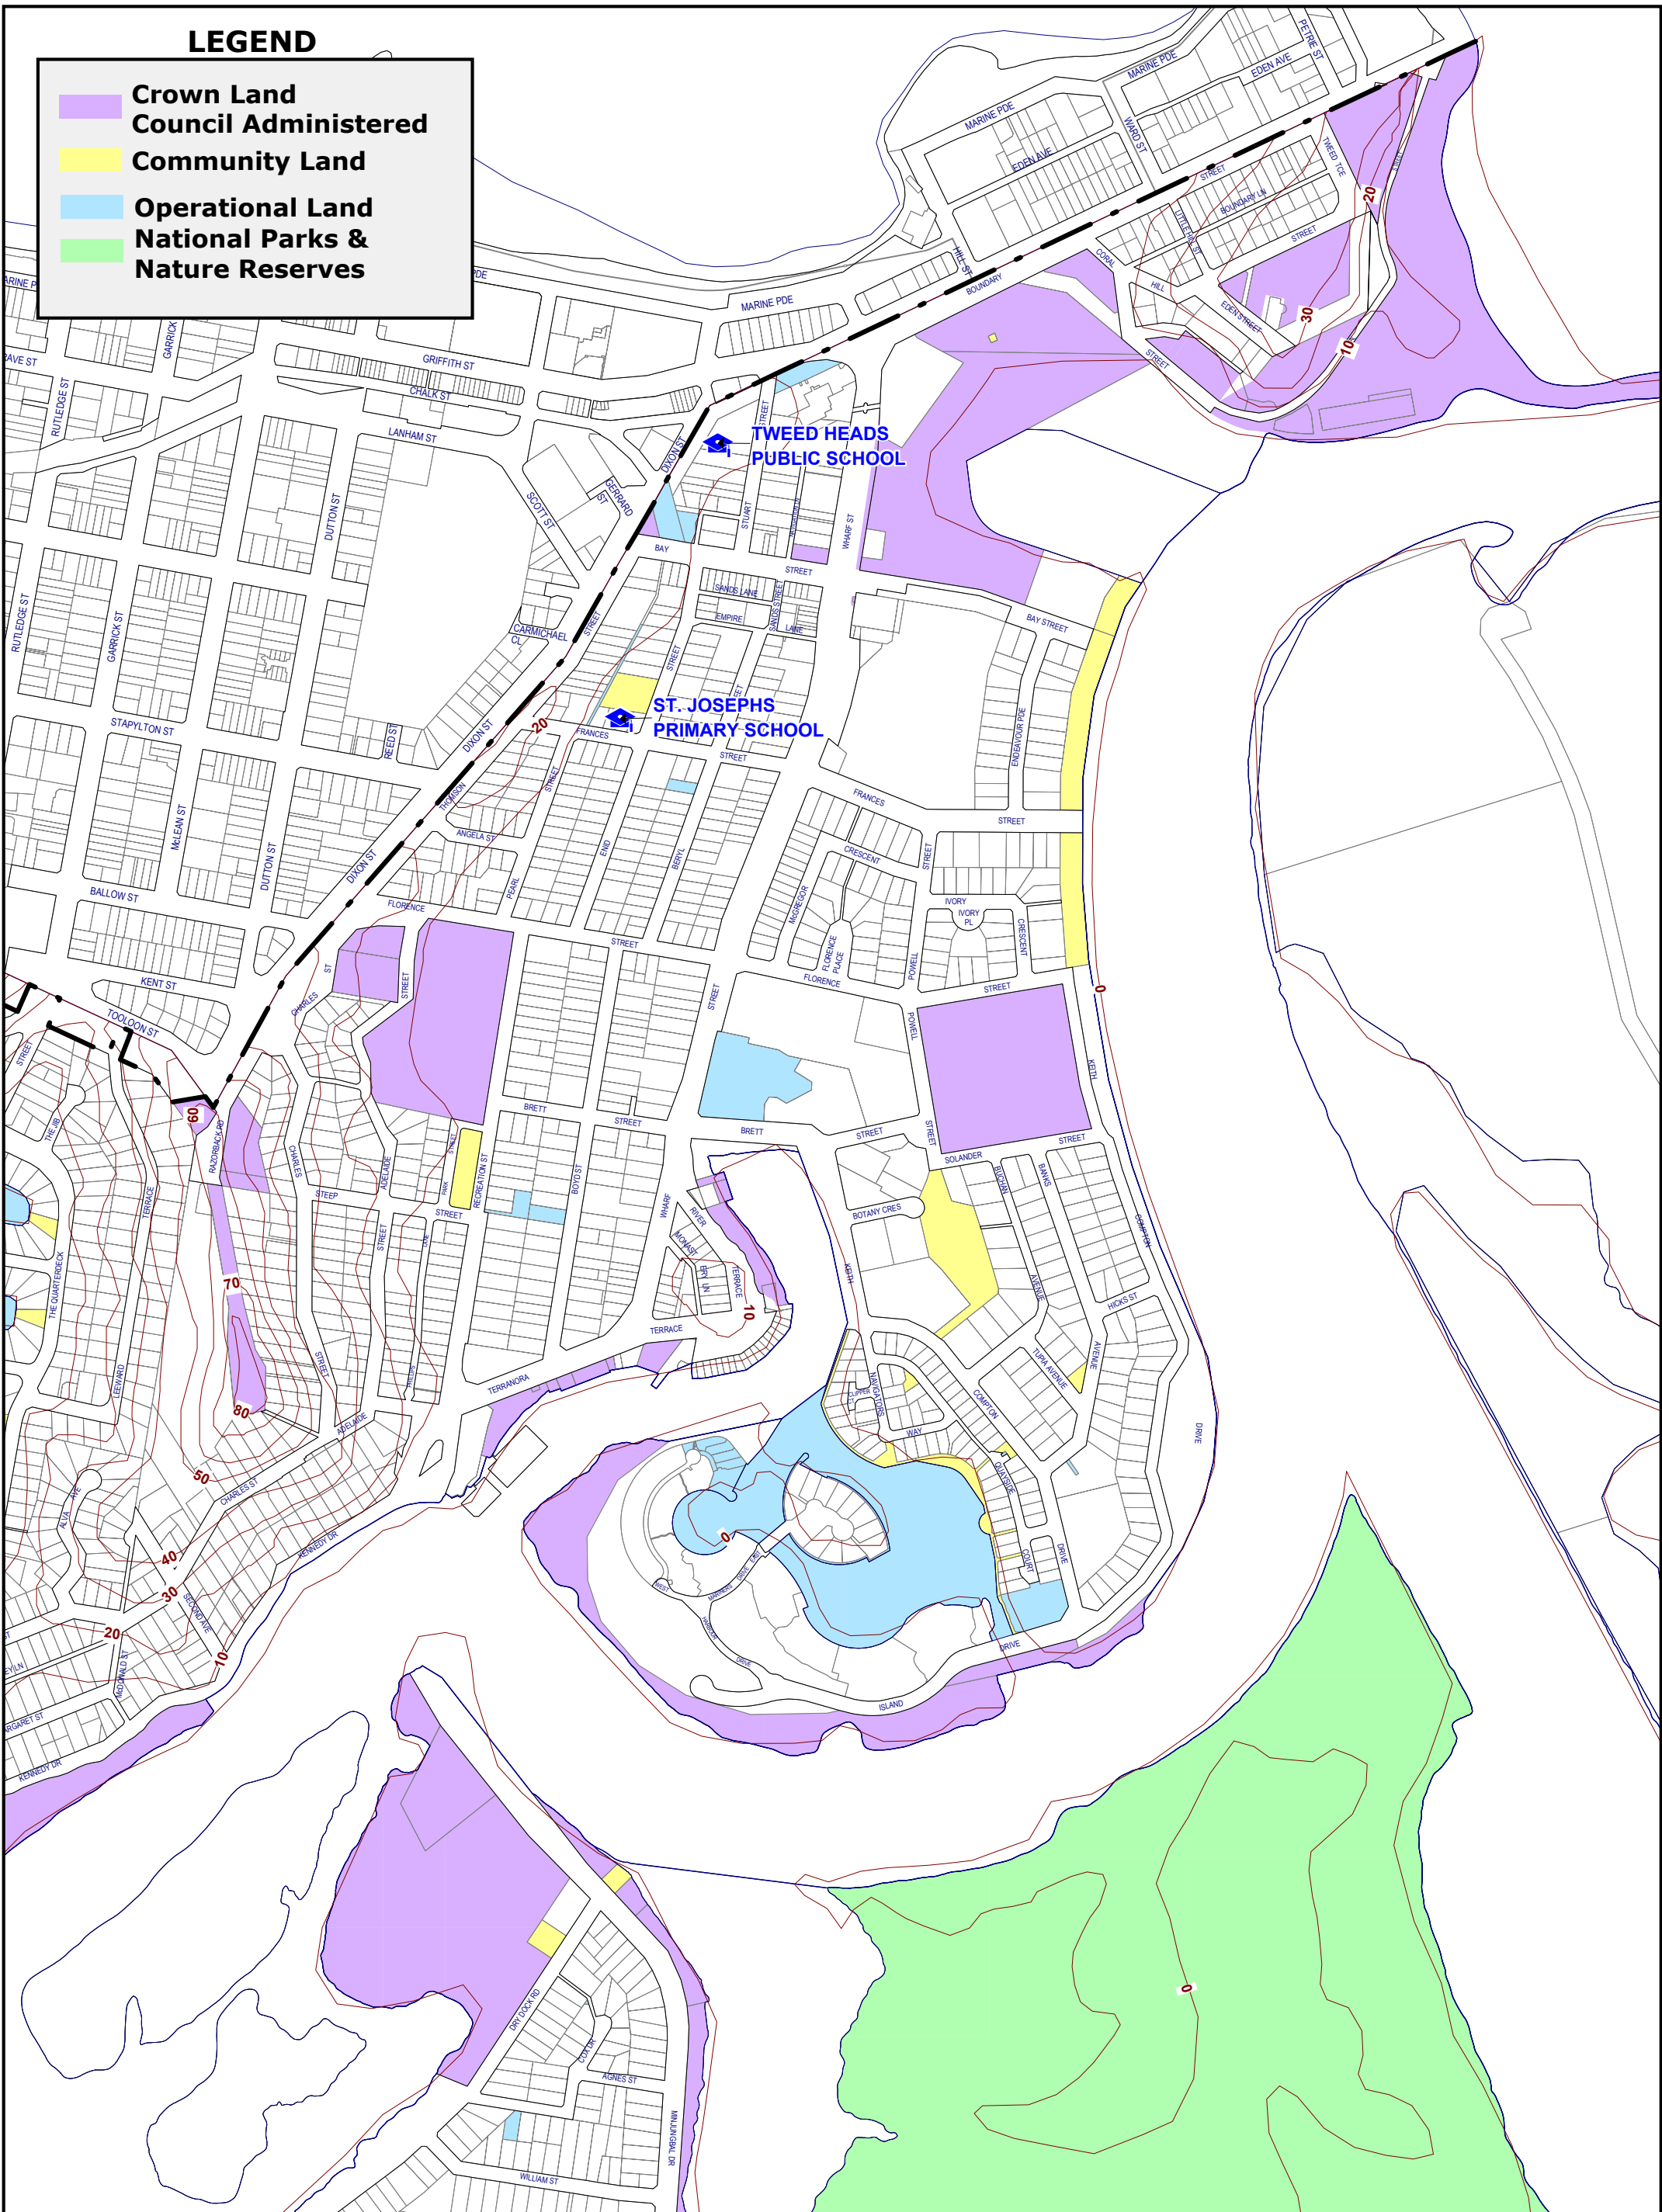

LEGEND

- Crown Land
- Council Administered
- Community Land
- Operational Land
- National Parks & Nature Reserves

© TWEED SHIRE COUNCIL 2003
 Although all care has been taken in the production of this map, the TWEED SHIRE COUNCIL, its Employees, Officers and Consultants can not be Responsible for any Errors, Omissions or Inaccuracies in respect to the information supplied in this map.
DO NOT SCALE
 COPY ONLY - NOT CERTIFIED
 P.O. Box 816 Tel: (02) 6670 2409
 Murwillumbah, NSW, 2484 Fax: (02) 6670 2483

File: N:\MapInfo 7...A3P Public-Crown.Wor

Tweed Shire Council
 Property Ownership
 Public and Crown Land

STRATEGIC
 PLANNING UNIT
Figure 1
 Sheet: 1 of 2